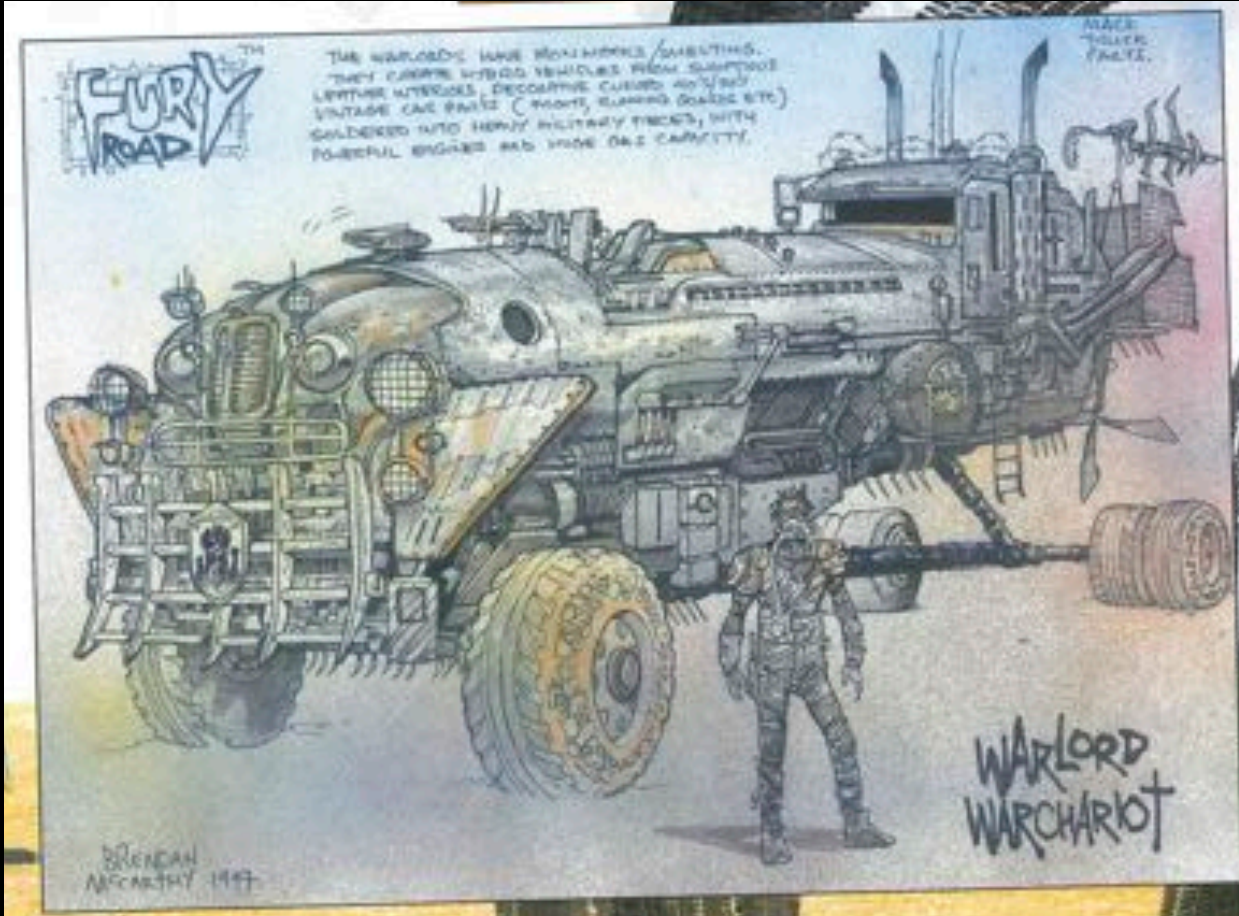

FORMS OF INSURANCE

THE FACE, THE FRANCHISE, AND
THE DEFERRED-ACTION MOVIE

J.D. CONNOR

#WALDYale

His Girl Friday, Howard Hawks, RKO, 1940

"I don't get it."

Alpha Car.

Watch the new GLE Coupé in JURASSIC WORLD.
In theaters June 12th. www.mercedes-benz.com/jurassicworld

such conditions, frozen and inaccessible. **BELOW** The scientist team awaits Iceland. Left to right Scott B. Fisher, Markan Crowley, Bill Otto, Christopher Weber, and Paul Franklin.

The Jazz Singer, Alan Crosland, Warner Bros., 1927